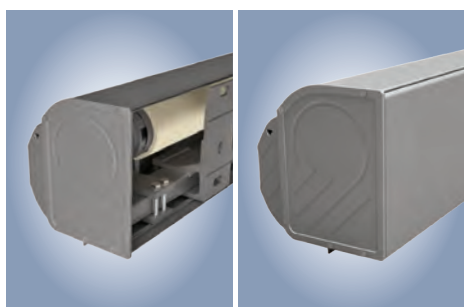

Perfect protection and versatile installation

Once the awning is retracted, both the fabric and the mechanical parts are safely protected inside the cassette. A number of versions are available depending on where the awning is to be fitted.

- K 2000 with fully closed cassette for any type of building
- I 2000 without rear wall profile, for wall installation