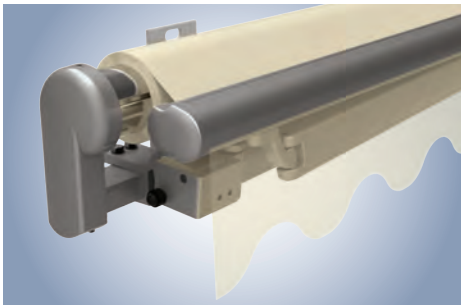

For all types of structures

As an open awning, the Topas is an especially good fit in niches, alcoves and below balconies. Available in numerous different versions.

- the addition of an aluminium top profile protects the fabric from the elements
- 2-section systems up to 12 m wide, with continuous fabric or jockey cover